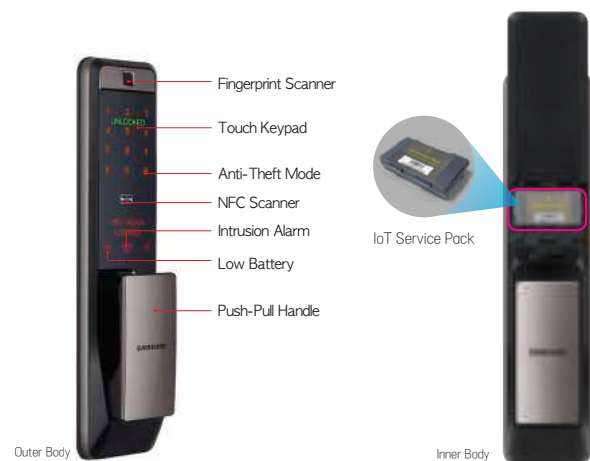

Specification

- Battery Alkaline 1.5V AA Battery (LR6) x 8
- Product Size (including handle)
  - Inner lock 88(W) x 392.1(H) x 63.8(D)mm
  - Outer lock 86.2(W) x 391(H) x 68.5(D)mm