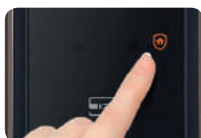

Anti-theft Mode

Enable Anti-theft mode when you leave the house. Once activated, an alarm will trigger if anyone attempts to open the door.