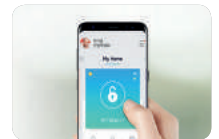

Random Security Code

Before entering your password you will be prompted to tap two randomly chosen digits, making it impossible to guess which numbers you have entered by looking for smudges.

Smart IoT Features (Wi-Fi)

※ The specific features in this section below are available with the IoT Service Pack, which is separately sold.

View Access Logs

Know who is coming home in real-time. Receive alerts when members of your family arrive home. Browse access history logs.

Unlock with Smartphone anytime, anywhere

Whether you are out of the home, the app helps unlock the door lock for your visitor.

Smart Bell

Receive alerts when visitor touches the smart bell icon (the door bell icon) on the touch pad. Your phone acts as your doorbell.