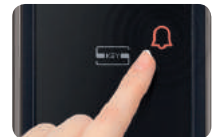

Smart Bell

Receive alerts when visitor touches the smart bell icon (the door bell icon) on the touch pad. Your phone acts as your doorbell.